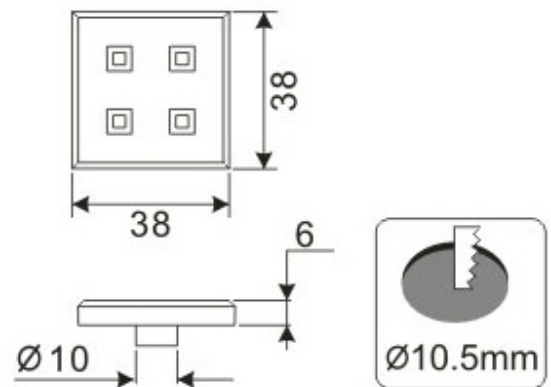

LED Recessed Lighting – LR-R00133

Model No.	LR-R00133
LED Type	SMD 3528
LED Q'TY.	4
Beam Angle	120°
Minimum luminous flux(lm)	20
Voltage	12V AC/DC
LED Watt	0.5W
Environmental Temperature	- 20°C~60°C
Environmental Humidity	0%-95%
Safety Class	III
Safety Type	IP20
Material	PC
Driver	Excluded